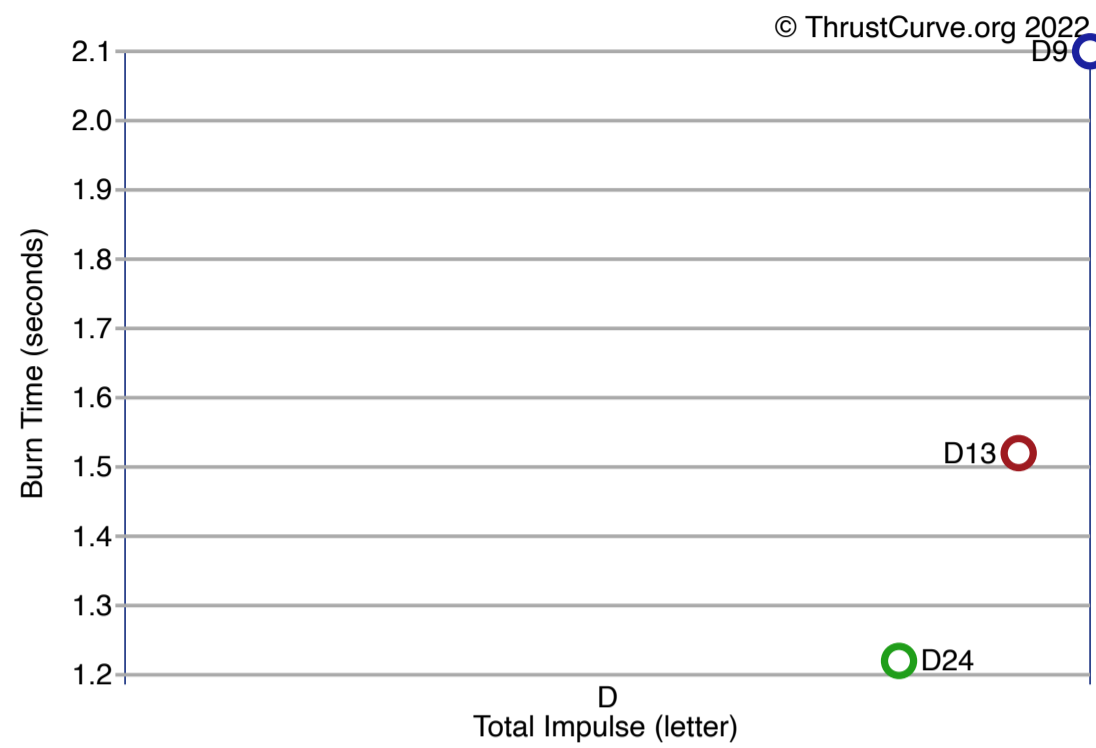

Compare Motors

You selected 3 (D impulse) motors for comparison.

Burn Time vs Impulse